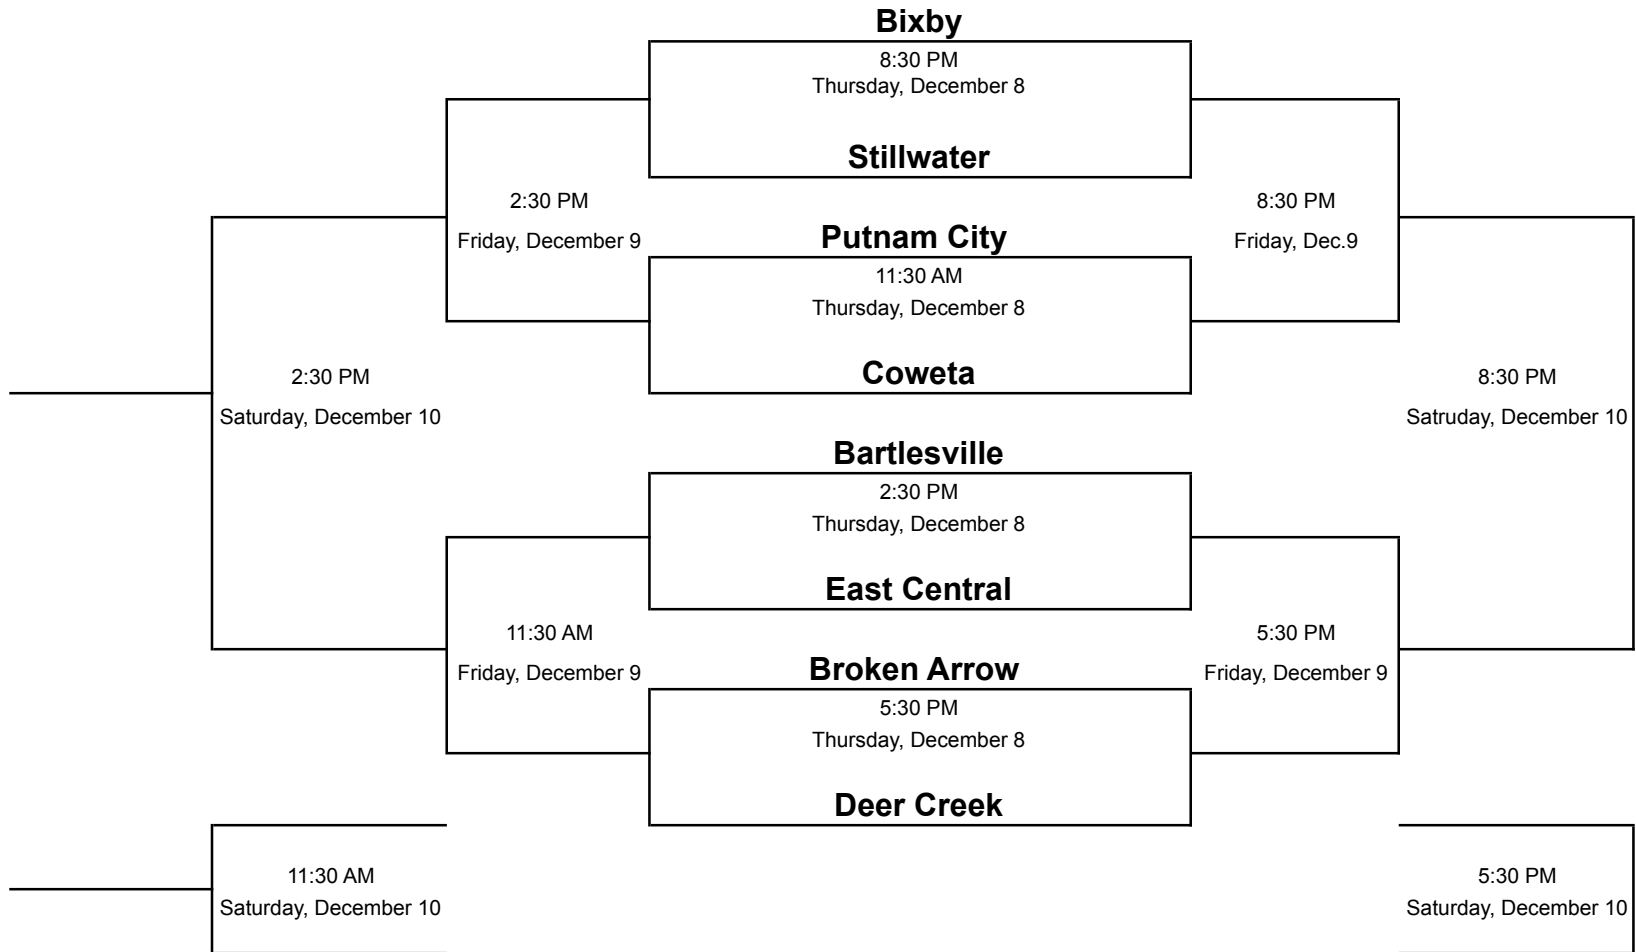

**Bixby Invitational
December 8-10, 2016
Boys Bracket**

Teams on the top of the bracket will wear white, or light colored jersey's, and sit to the left of the scorer's table.