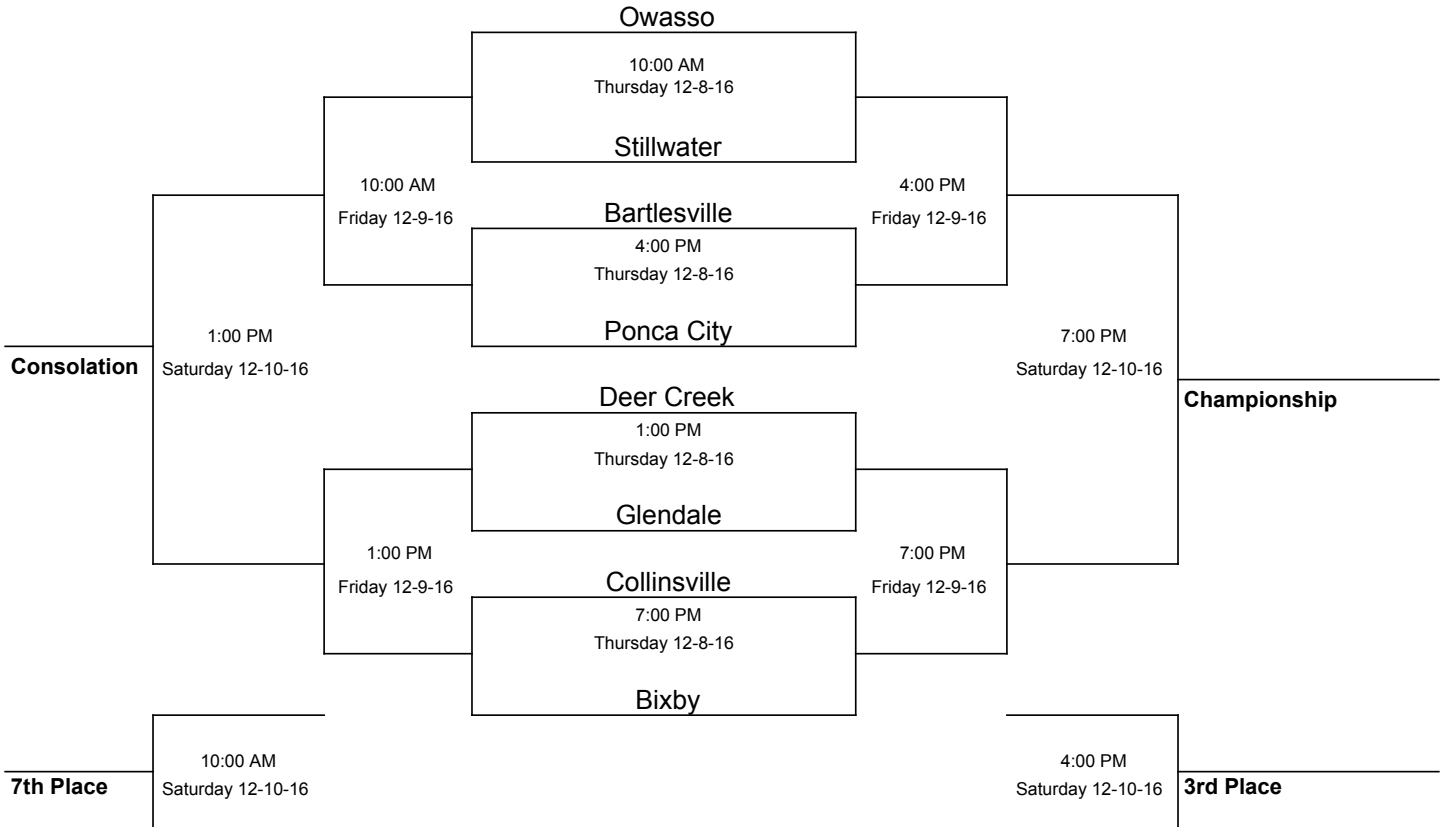

# Invitational Basketball Tournament

## Girls Bracket

(Presented by Bixby High School)

Teams on the top of the bracket will wear white, or light colored jersey's, and sit to the left of the scorer's table.