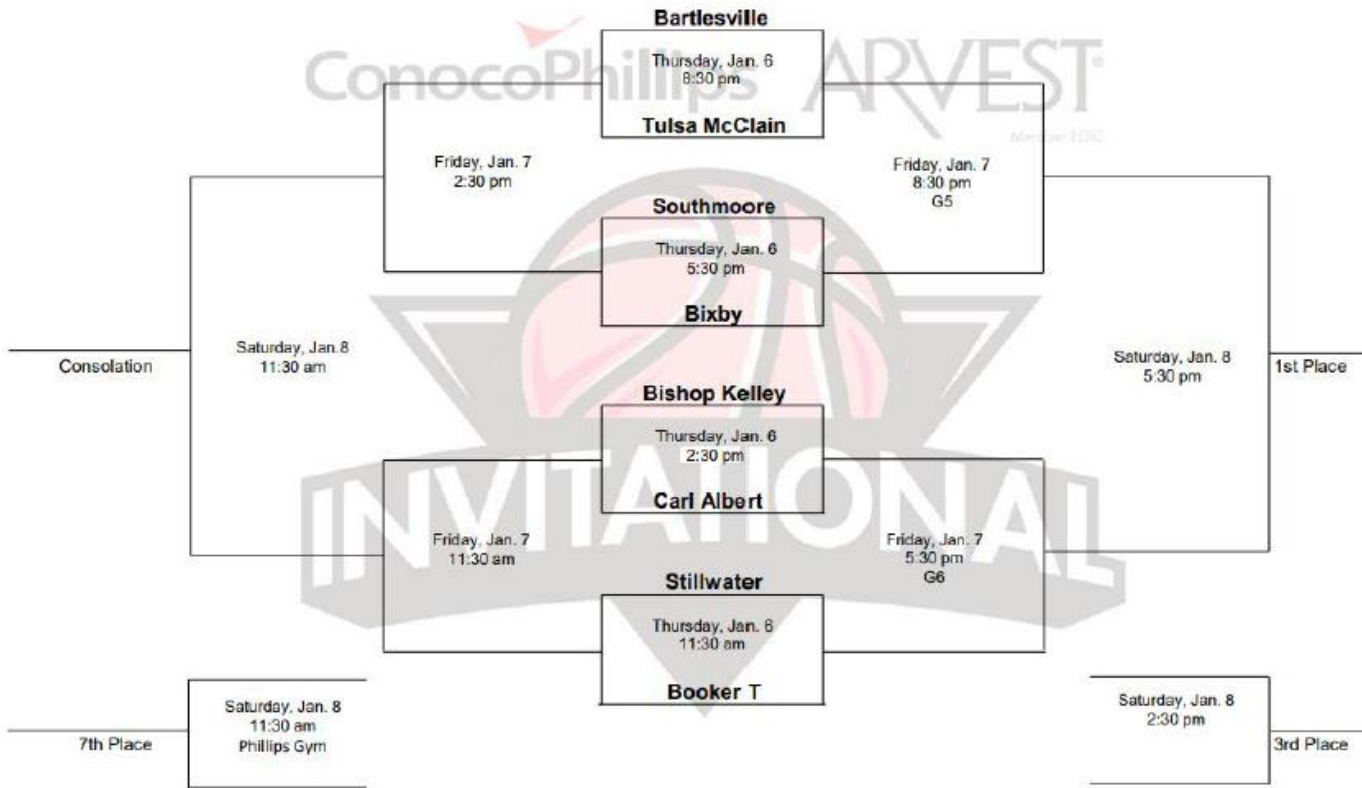

2022 COP/Arvest Boys Bracket

**Teams listed on top of the bracket are designated home teams, Bartlesville will always be the home team on scoreboard.

2022 COP/Arvest Girls Bracket